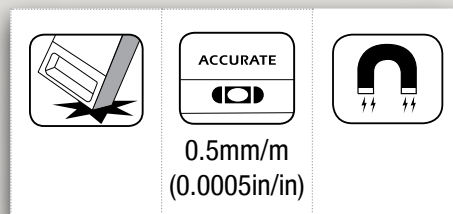

227 TORPEDO STAR PLUS 23cm (9")

	
100g	3

FEATURES

- Horizontal, vertical and 45° vials
- Magnetic base
- V-groove for pipe leveling
- Hanger hole

OPTIONAL

- 20 Piece display

FIELDS OF APPLICATION

- Plumbing
- Carpentry
- Landscaping