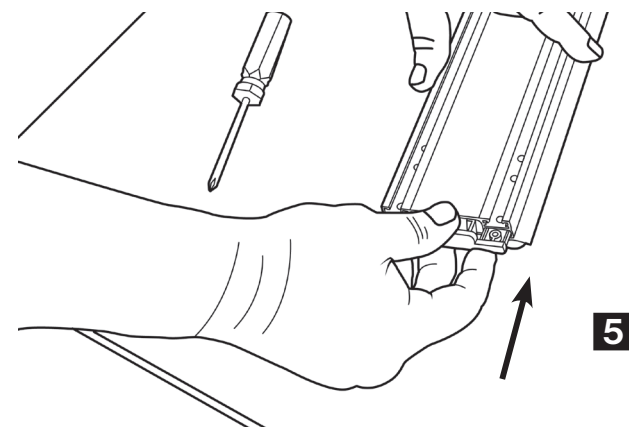

BORA®

NGX Clamp Edge™ Saw Guide System 544003 Non-Chip Strip Installation

Customer Service Department • Service clientèle • Departamento de Atención al Cliente

866-588-0395 • www.boratool.com

© 2020 Bora Tool