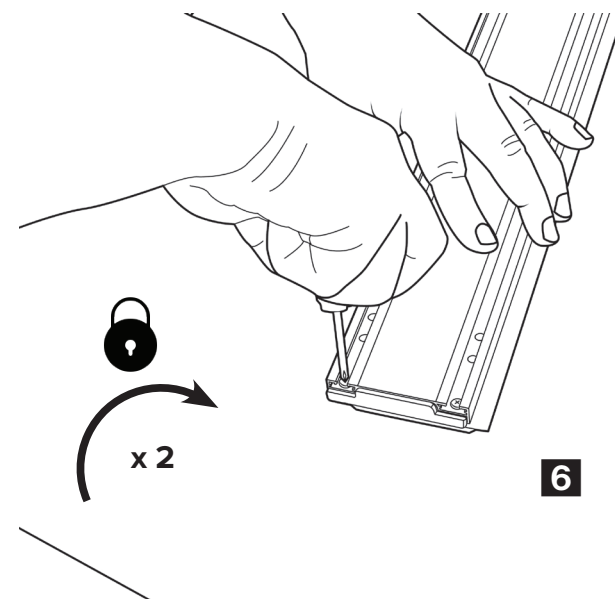

BORA®

NGX Clamp Edge™ Saw Guide System 544003 Non-Chip Strip Installation

Customer Service Department • Service clientèle • Departamento de Atención al Cliente

866-588-0395 • www.boratool.com

© 2020 Bora Tool