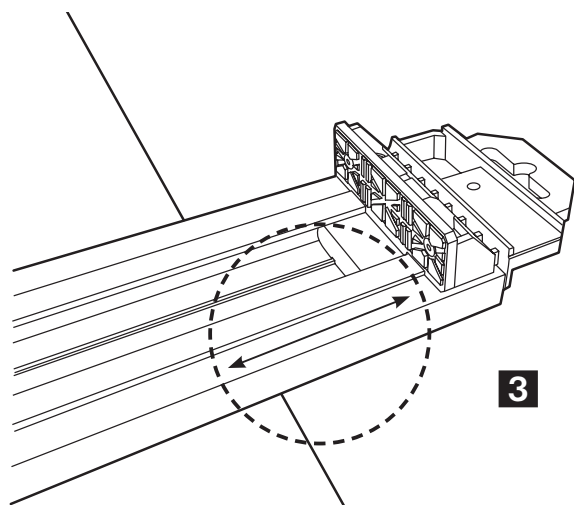

BORA®

NGX Clamp Edge™ Saw Guide System 544003 Non-Chip Strip Installation

Customer Service Department • Service clientèle • Departamento de Atención al Cliente

866-588-0395 • www.boratool.com

© 2020 Bora Tool