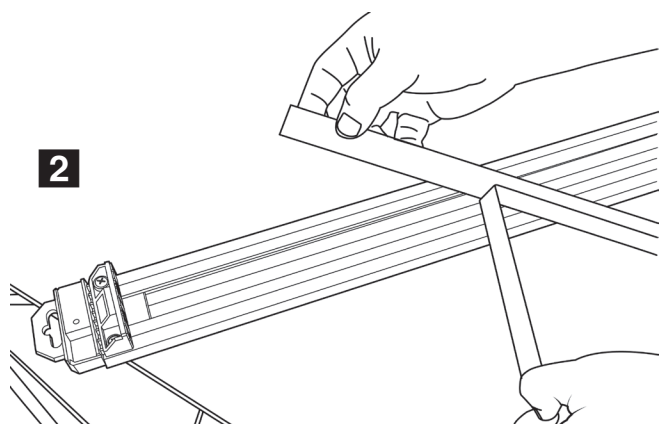

BORA®

NGX Clamp Edge™ Saw Guide System 544003 Non-Chip Strip Installation

Customer Service Department • Service clientèle • Departamento de Atención al Cliente

866-588-0395 • www.boratool.com

© 2020 Bora Tool