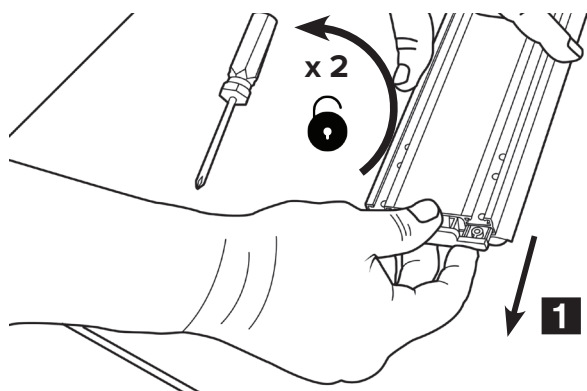

BORA®

NGX Clamp Edge™ Saw Guide System 544003 Non-Chip Strip Installation

Customer Service Department • Service clientèle • Departamento de Atención al Cliente

866-588-0395 • www.boratool.com

© 2020 Bora Tool