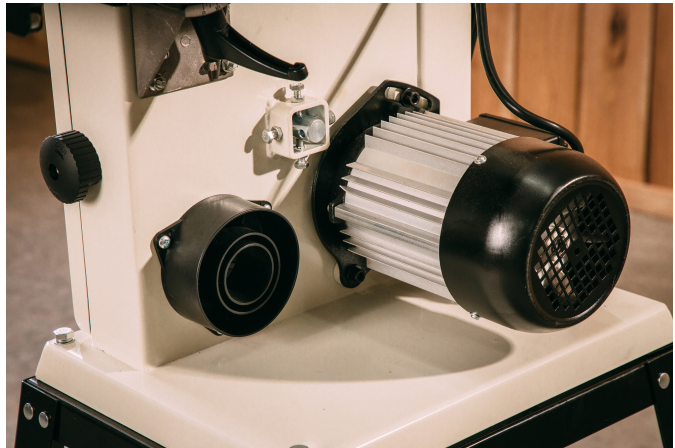

JWB-10, 10" Open Stand Bandsaw

Product Images

Short Description

JET JWB-10 10" Woodworking Bandsaw (714000)

Additional Information

Stock Number	JT9-714000
Band Saw Size/Wheel Diameter (In.)	10
Cutting Capacity Height (In.)	4
Minimum Saw Blade Width (In.)	1/8
Model Number	JWB-10
Motor Amps	3.4
Motor Power (HP)	1/2
Motor Voltage (V.)	115
Prop 65	Cancer and Reproductive Harm
Table Height from Floor (In.)	41-1/2
Table Size (L x W) (In.)	13-1/8 x 13-3/8