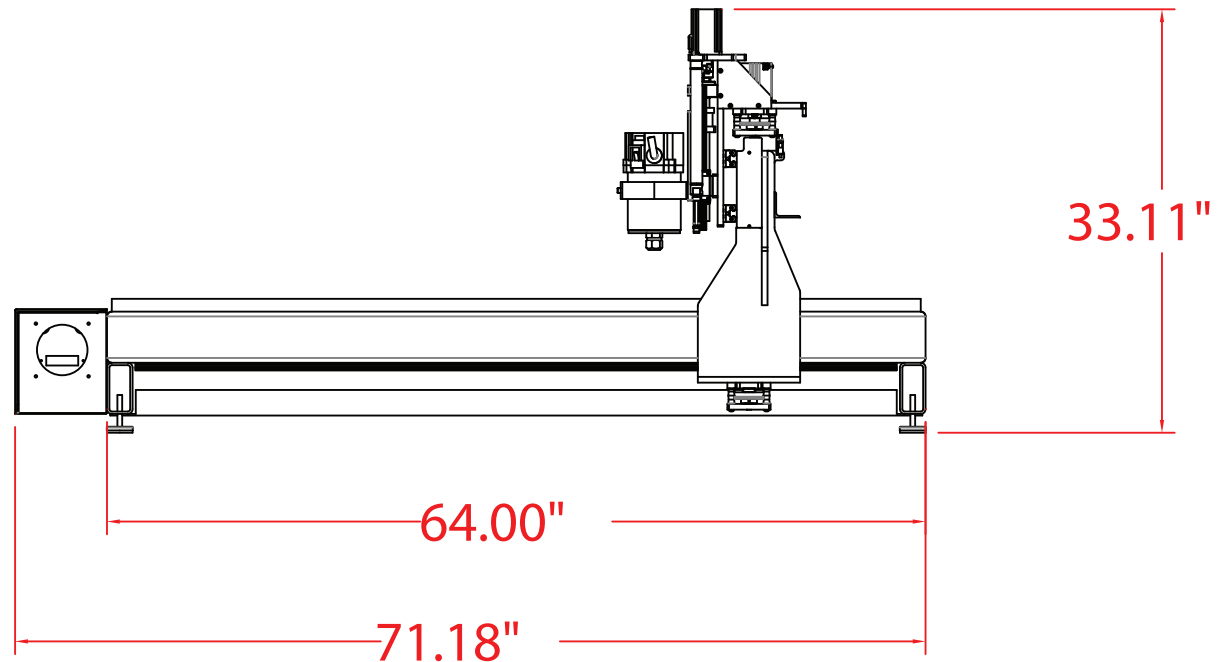

STINGER I SR-24 Dimensions

CAMaster