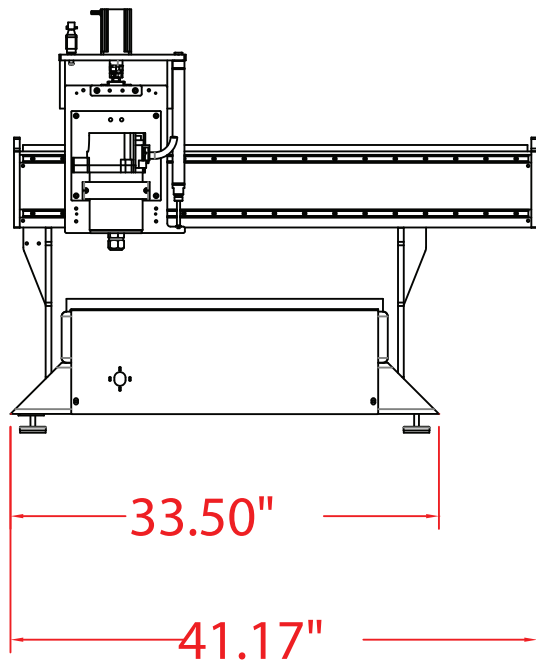

STINGER I SR-24 Dimensions

CAMaster