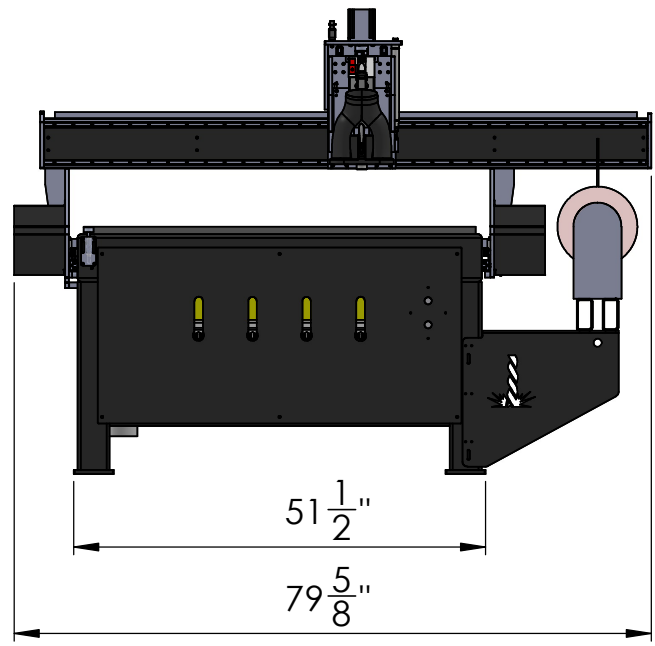

STINGER 4 x 8

STANDARD MACHINE

RECOIL MACHINE

SKU NUMBER:	CAMaster	
PART NAME: Stinger 4'x8'		
CONFIGURATION: 4x8		