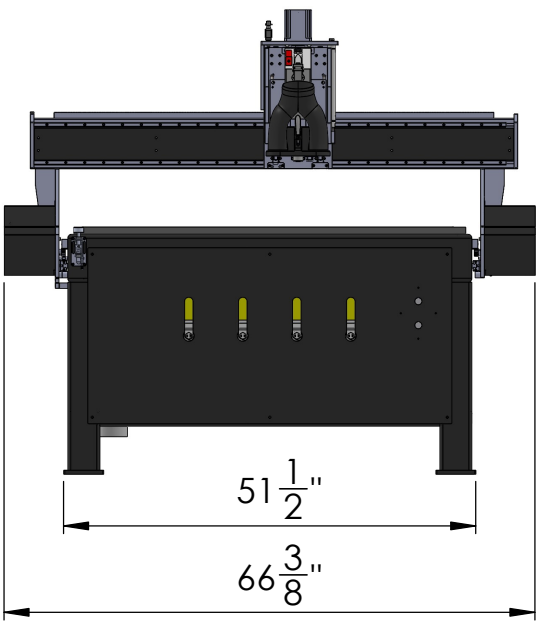

STINGER 4 x 8

STANDARD MACHINE

RECOIL MACHINE

SKU NUMBER:	CAMaster	
PART NAME: Stinger 4'x8'		
CONFIGURATION: 4x8		