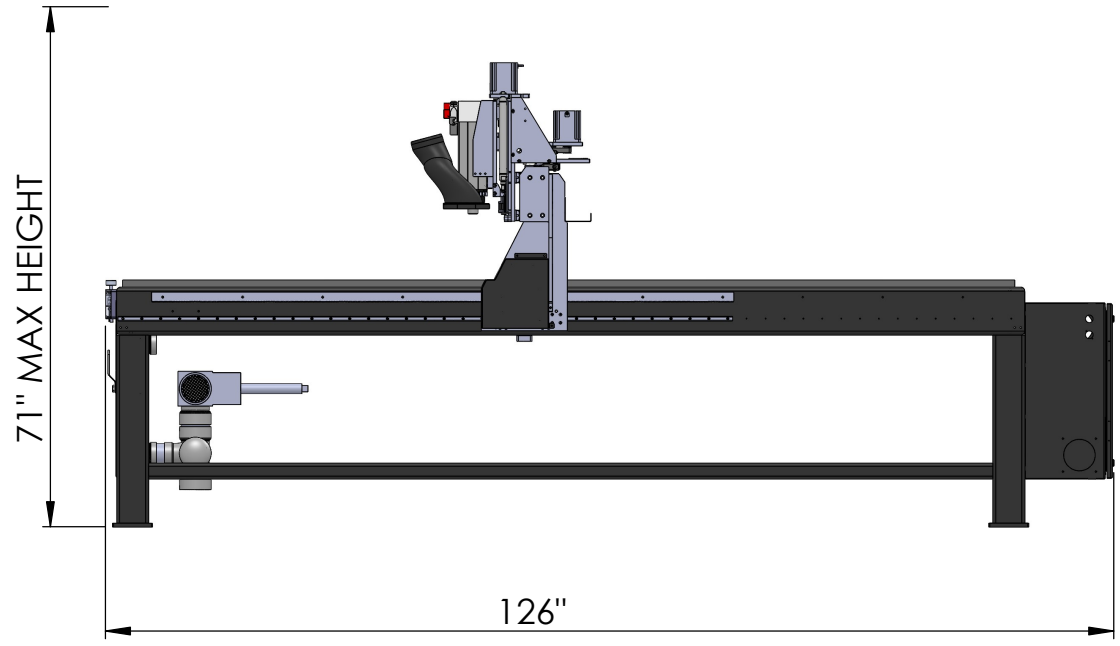

STINGER 4 x 8

STANDARD MACHINE

RECOIL MACHINE

SKU NUMBER:	CAMaster	
PART NAME: Stinger 4'x8'		
CONFIGURATION: 4x8		